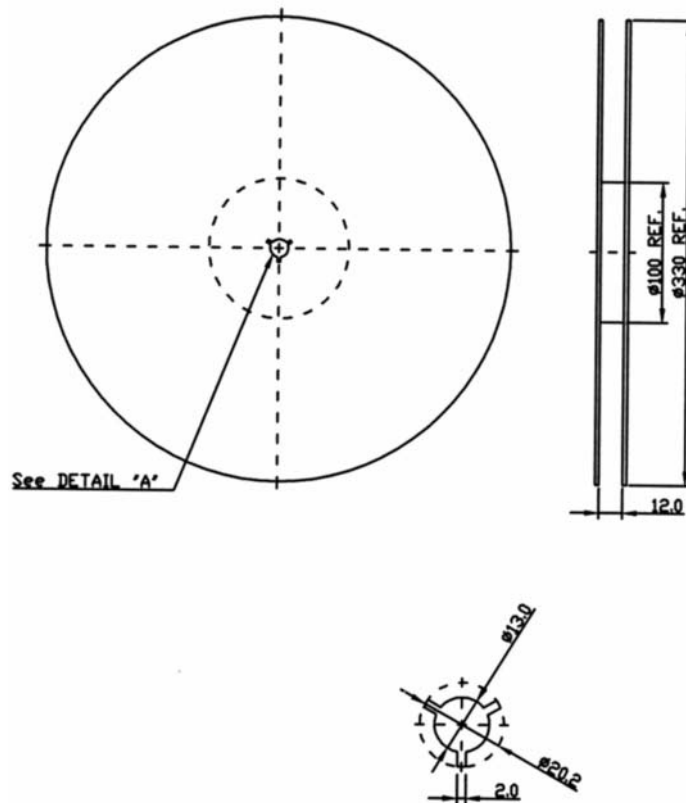

SAW Filter 869.60MHz
Part No: MA04567

Model: TA0275A
Rev No: 2

C. FREQUENCY CHARACTERISTICS:

SAW Filter 869.60MHz
Part No: MA04567

Model: TA0275A
Rev No: 2

D. MEASUREMENT CIRCUIT:

HP Network analyzer

E. OUTLINE DRAWING:

- #1 : Input
- #5 : Output
- #4、8 : Case Ground
- #2、3、6、7 : Ground
- : Date code
- Unit : mm

SAW Filter 869.60MHz
Part No: MA04567

Model: TA0275A
Rev No: 2

F. PACKING:

1. REEL DIMENSION

2. TAPE DIMENSION