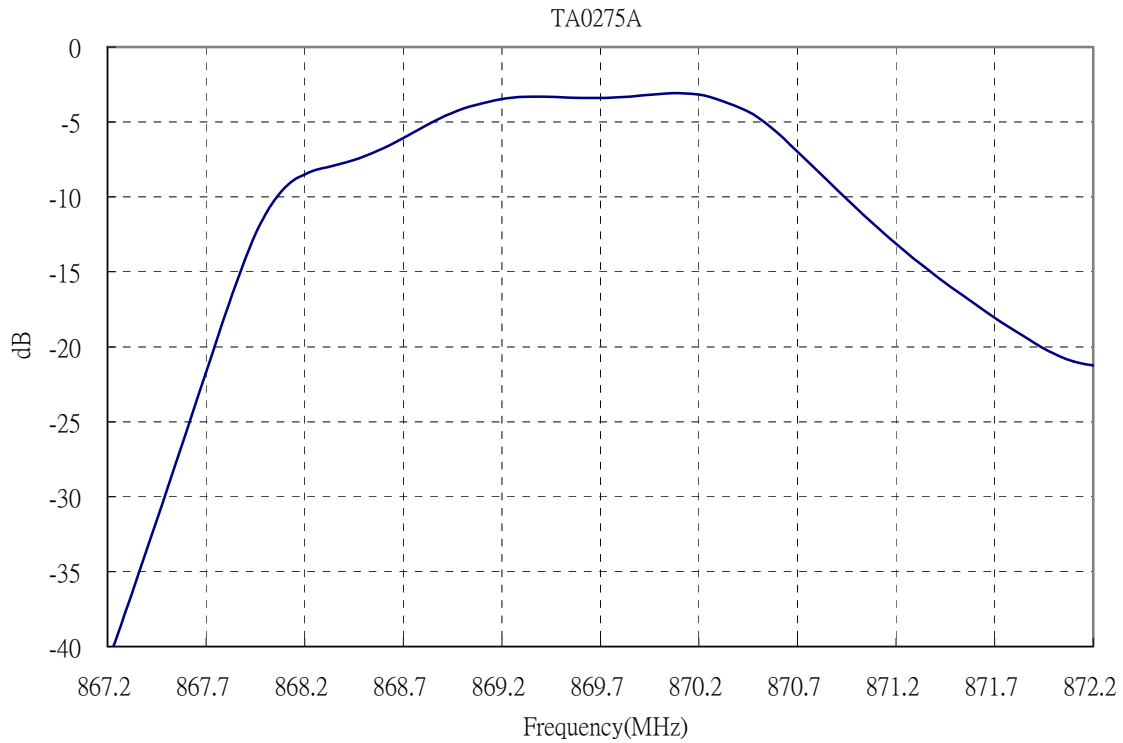

SAW Filter 869.60MHz
Part No: MA04567

Model: TA0275A
Rev No: 2

C. FREQUENCY CHARACTERISTICS:

SAW Filter 869.60MHz
Part No: MA04567

Model: TA0275A
Rev No: 2

D. MEASUREMENT CIRCUIT:

HP Network analyzer

E. OUTLINE DRAWING:

- #1 : Input
- #5 : Output
- #4、8 : Case Ground
- #2、3、6、7 : Ground
- : Date code
- Unit : mm

SAW Filter 869.60MHz
Part No: MA04567

Model: TA0275A
Rev No: 2

F. PACKING:

1. REEL DIMENSION

2. TAPE DIMENSION