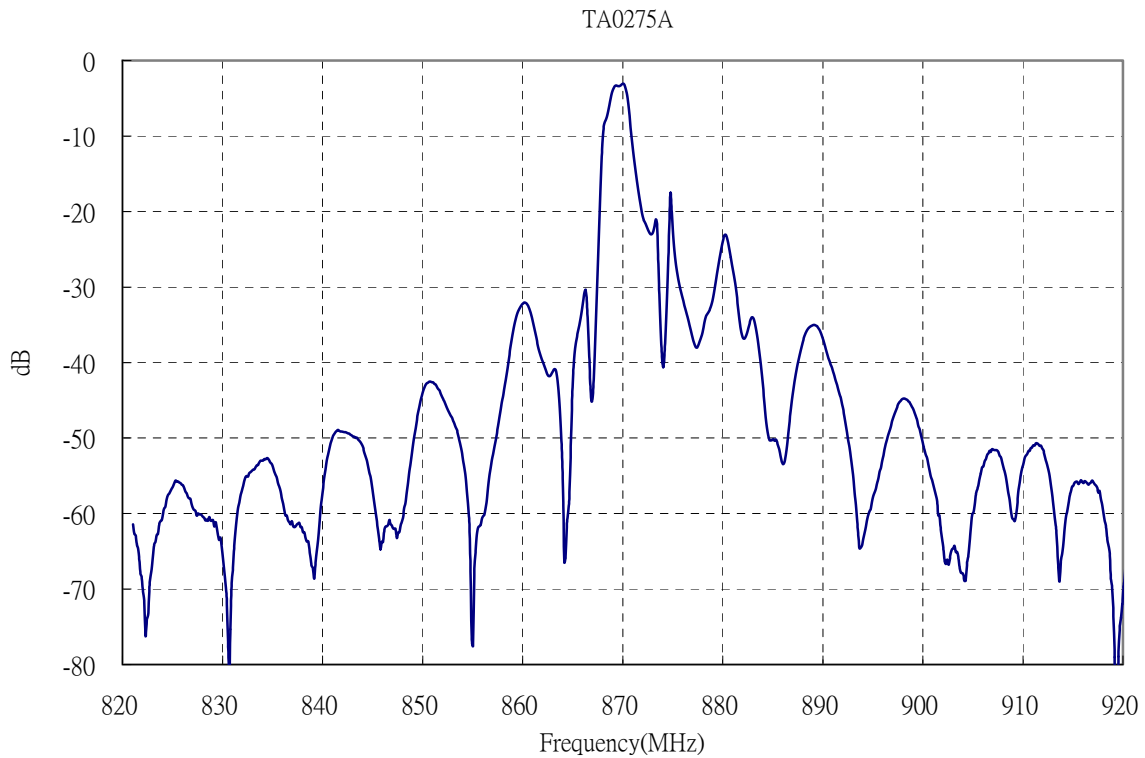

SAW Filter 869.60MHz
Part No: MA04567

Model: TA0275A
Rev No: 2

C. FREQUENCY CHARACTERISTICS:

SAW Filter 869.60MHz
Part No: MA04567

Model: TA0275A
Rev No: 2

D. MEASUREMENT CIRCUIT:

HP Network analyzer

E. OUTLINE DRAWING:

- #1 : Input
- #5 : Output
- #4、8 : Case Ground
- #2、3、6、7 : Ground
- : Date code
- Unit : mm

SAW Filter 869.60MHz
Part No: MA04567

Model: TA0275A
Rev No: 2

F. PACKING:

1. REEL DIMENSION

2. TAPE DIMENSION