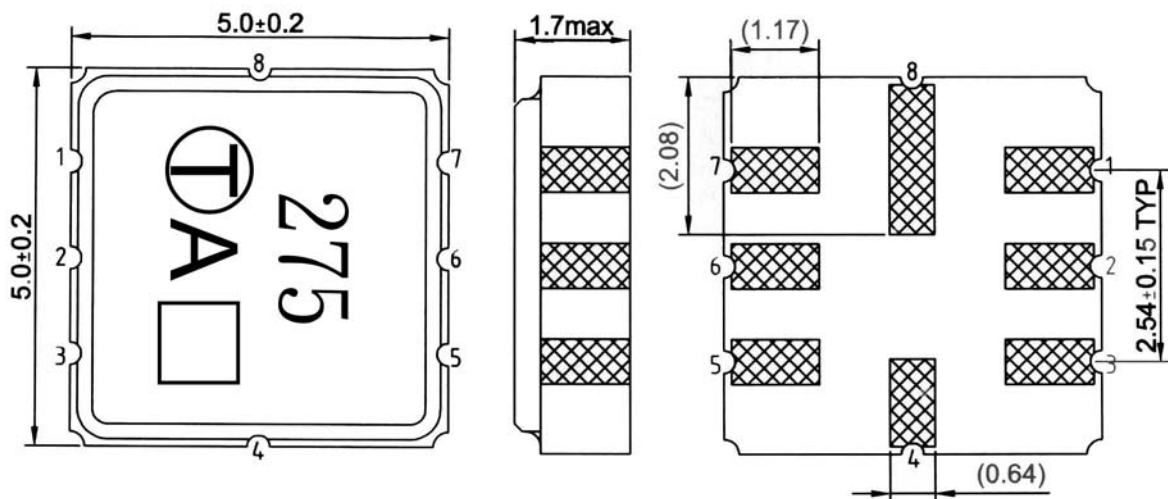

SAW Filter 869.60MHz
Part No: MA04567

Model: TA0275A
Rev No: 2

C. FREQUENCY CHARACTERISTICS:

SAW Filter 869.60MHz
Part No: MA04567

Model: TA0275A
Rev No: 2

D. MEASUREMENT CIRCUIT:

HP Network analyzer

E. OUTLINE DRAWING:

- #1 : Input
- #5 : Output
- #4、8 : Case Ground
- #2、3、6、7 : Ground
- : Date code
- Unit : mm

SAW Filter 869.60MHz
Part No: MA04567

Model: TA0275A
Rev No: 2

F. PACKING:

1. REEL DIMENSION

2. TAPE DIMENSION