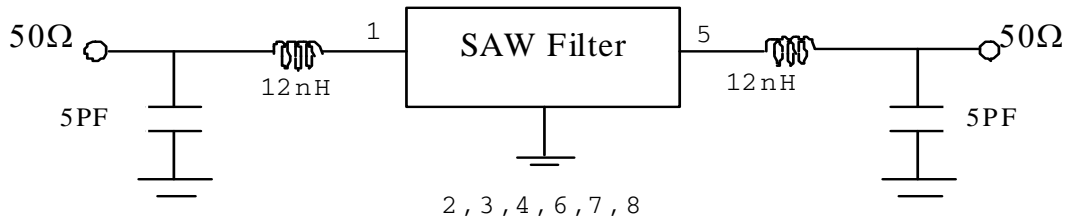

SAW Filter 869.60MHz
Part No: MA04567

Model: TA0275A
Rev No: 2

C. FREQUENCY CHARACTERISTICS:

SAW Filter 869.60MHz
Part No: MA04567

Model: TA0275A
Rev No: 2

D. MEASUREMENT CIRCUIT:

HP Network analyzer

E. OUTLINE DRAWING:

- #1 : Input
- #5 : Output
- #4、8 : Case Ground
- #2、3、6、7 : Ground
- : Date code
- Unit : mm

SAW Filter 869.60MHz
Part No: MA04567

Model: TA0275A
Rev No: 2

F. PACKING:

1. REEL DIMENSION

2. TAPE DIMENSION